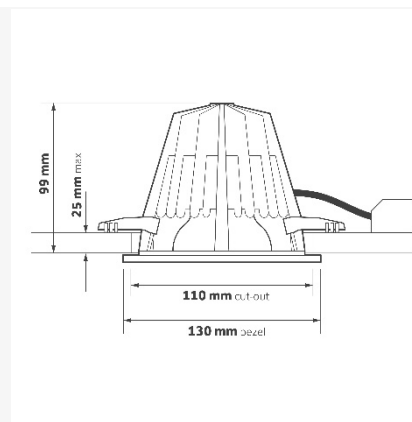

ELEMENTS - ROTUNDA

AETHER ROTUNDA LED downlight

SPECIFICATION

AETHER REFERENCE: ROT

DESCRIPTION AND HOUSING

A recessed LED downlight luminaire suitable for a wide range of applications with a range of options and accessories Including decorative and IP65 bezel options.

DIMENSIONS

130mm x 99mm

LIGHT SOURCE

8 W - 1075 Lumen LED	REF: ROT/8/4000K
14 W - 1800 Lumen LED	REF: ROT/14/4000K
19 W - 2450 Lumen LED	REF: ROT/19/4000K
28 W - 3275Lumen LED	REF: ROT/28/4000K

Available in - /3000K & /4000K Please note: Various options, and accessories available. Please enquire.

MOUNTING

Ceiling recessed. Plaster in option available. /PI

CONTROL GEAR

Remote Tridonic driver. Various dimming options available. /DIM. Available with 3 hour emergency /EM. Casambi Bluetooth wireless network (inc dim) option available /BTC

FINISH

Various bezel and finish options available including - Drop halo, Snoot, IP65, IP54 glass and Hi-light options. Please enquire.

Data Sheet

ROTUNDA LED Downlight

ELEMENTS
BY AETHER LIGHTING

M: 07827 233720 | **T:** 020 8254 0094 | **E:** rob.cumper@aetherlighting.com
A: 67 SOUTH STREET, EPSOM, SURREY KT18 7PY

www.aetherlighting.com

This document and the information contained herein, may not be copied, used or disclosed in whole or in part, without the written permission of Aether Lighting Ltd. ©2020.