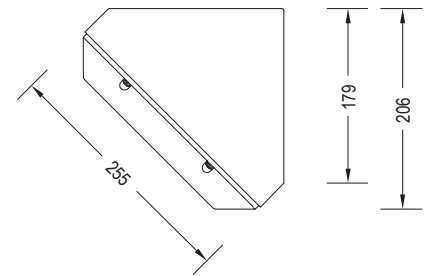

SQ45

Angled LED bulkhead

PRODUCT CODE	LUMENS	LOAD
SQ45/1420	1420	11.5W
SQ45/1950	1950	17W
SQ45/2200	2200	21W

Wall mount angled bulkhead developed with LED at the forefront of its design, combining high performance, strength and durability.

Body in zinc coated steel.

3mm opal polycarbonate diffuser secured by anti-tamper fixings.

1420,1950 and 2200lm are supplied set to ordered level but version for on-site switchable output is available - add suffix "ADJ".