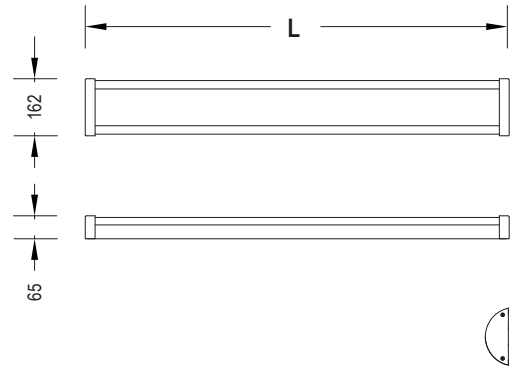

CITADEL

Slim-line curved profile LED luminaire

PRODUCT CODE	LUMENS	LENGTH (L)	LOAD
CIT/2/2250	2250	600mm	18W
CIT/2/2450	2450	600mm	20.5W
CIT/2/2900	2900	600mm	25W
CIT/4/4500	4500	1200mm	35W
CIT/4/4900	4900	1200mm	39W
CIT/4/5800	5800	1200mm	48W

Linear LED fitting with a slim-line curved profile capable of continuous mounting (available with optional cable trunking system).

Body in extruded aluminium.

Machined aluminium end caps secured by anti-tamper fixings.

3mm opal polycarbonate control lens designed to achieve superior optical performance.

2250, 2450 & 2900lm are supplied set to ordered level but version for on-site switchable output is available – add suffix “ADJ”.

4500, 4900 & 5800lm are supplied set to ordered level but version for on-site switchable output is available - add suffix “ADJ”.

CCT:	4000K
Finish:	Painted Smooth White
IP:	65
IK:	20

Other colours and technical modifications available.