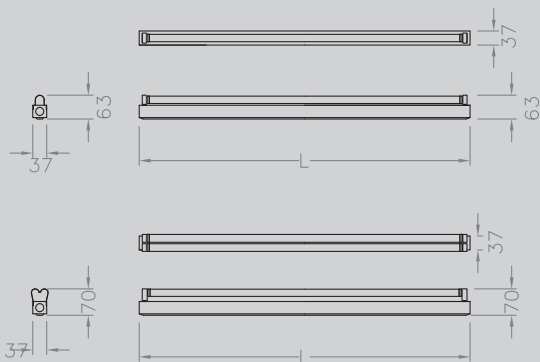

SPECIFICATION
STEEL HOUSING

FINISH
RAL 9010
RAL 9006

MINIBAT

T5 slimline batten fitting offered in single or twin lamp formats.

REFERENCE	LAMPS	LENGTH (mm)
SINGLE LAMP VERSION		
MBT 940 114	1 x 14 watt T5	575
MBT 940 121	1 x 21 watt T5	875
MBT 940 124	1 x 24 watt T5	575
MBT 940 128	1 x 28 watt T5	1175
MBT 940 135	1 x 35 watt T5	1475
MBT 940 139	1 x 39 watt T5	875
MBT 940 149	1 x 49 watt T5	1475
MBT 940 154	1 x 54 watt T5	1175
MBT 940 180	1 x 80 watt T5	1475

DIMENSIONS

MOUNTING
DIRECT FIX

LAMPS
T5

DISTRIBUTION

BUILDING BLOCKS
MINIBAT

DETAIL

IP RATING **_20**
WEIGHT [KG] **_2-4**

CE