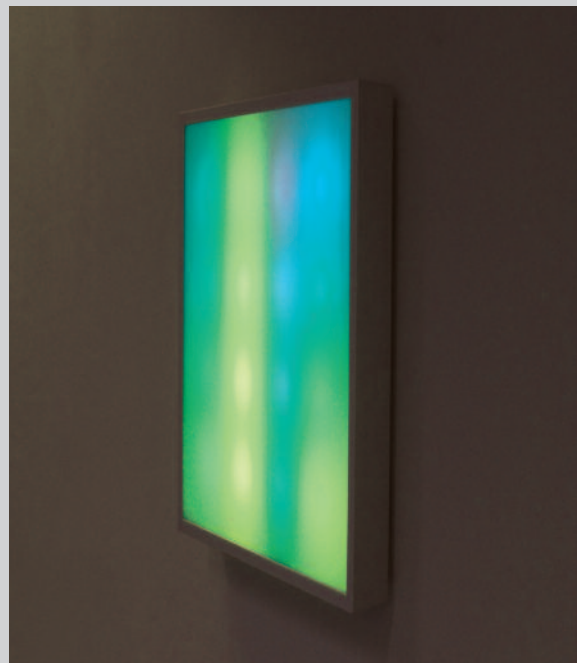

SPECIFICATION
ALUMINIUM HOUSING
OPAL POLYCARBONATE DIFFUSER
REMOTE DRIVER

FINISH
ANODISED ALUMINIUM

MEDIA-FX 600

A surface-mounted luminaire in either square or rectangular format. Rectangular format houses two number 16 or 64 pixel LED boards, with the square format housing four number boards.

REFERENCE	LAMPS	DIMENSIONS (mm)
SQUARE VERSION		
2 x 16 PIXEL VERSION		
FX6 666 416	4 x 16 PIXEL	600 x 600 mm
2 x 64 PIXEL VERSION		
FX6 666 464	4 x 64 PIXEL	600 x 600 mm
RECTANGULAR VERSION		
2 x 16 PIXEL VERSION		
FX6 663 216	2 x 16 PIXEL	300 x 600 mm
2 x 64 PIXEL VERSION		
FX6 663 264	2 x 64 PIXEL	300 x 600 mm

Please note that the driver unit is remote. unit can be DMX controlled. Control unit must be ordered.

DIMENSIONS

MOUNTING
DIRECT FIXING

LAMPS
LED

DISTRIBUTION

MEDIA-FX
600

DETAIL

IP RATING **_20**
WEIGHT [KG] **_4**

CE