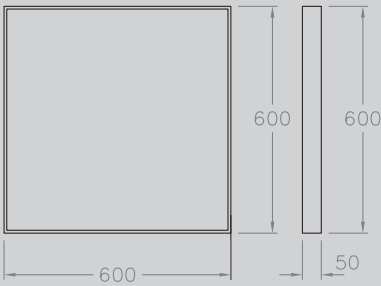

SPECIFICATION
ALUMINIUM HOUSING
OPAL POLYCARBONATE DIFFUSER
REMOTE DRIVER

FINISH
ANODISED ALUMINIUM

MEDIA-FX 600

A surface-mounted luminaire in either square or rectangular format. Rectangular format houses two number 16 or 64 pixel LED boards, with the square format housing four number boards.

REFERENCE	LAMPS	DIMENSIONS (mm)
SQUARE VERSION		
2 x 16 PIXEL VERSION		
FX6 666 416	4 x 16 PIXEL	600 x 600 mm
2 x 64 PIXEL VERSION		
FX6 666 464	4 x 64 PIXEL	600 x 600 mm
RECTANGULAR VERSION		
2 x 16 PIXEL VERSION		
FX6 663 216	2 x 16 PIXEL	300 x 600 mm
2 x 64 PIXEL VERSION		
FX6 663 264	2 x 64 PIXEL	300 x 600 mm

Please note that the driver unit is remote. unit can be DMX controlled. Control unit must be ordered.

DIMENSIONS

MOUNTING
DIRECT FIXING

LAMPS
LED

DISTRIBUTION

MEDIA-FX
600

DETAIL

IP RATING **_20**
WEIGHT [KG] **_4**

CE