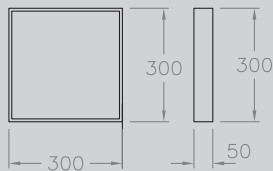

## MEDIA-FX 300

A surface mounted luminaire housing either a 16 or 64 pixel RGB LED board. Pixels can be controlled independently allowing different coloured dynamic effects to be created. With the use of software and an extra control unit images, text and video can also be played

REFERENCE	LAMPS	DIMENSIONS (mm)
16 PIXEL VERSION		
FX3 633 16	16 PIXEL	300 x 300
64 PIXEL VERSION		
FX3 633 64	64 PIXEL	300 x 300

Please note that the driver unit is remote. unit can be DMX controlled.  
 Control unit must be ordered separately.