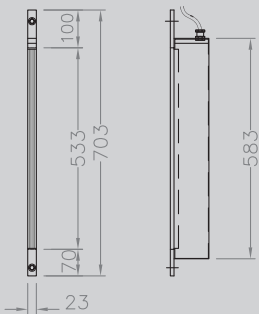

FINISH
STAINLESS STEEL

SPECIFICATION
STAINLESS STEEL HOUSING
IMPACT RESISTANT POLYCARBONATE COVER
REMOTE DRIVER

VIKALINE

A slender IP66 linear LED luminaire ideal for mounting in bridge balustrades.

REFERENCE
VKL 682 LED

LAMPS
60 x LED White

Other LED colours available to special order.

DIMENSIONS

MOUNTING
DIRECT FIX

LAMPS
LED

DISTRIBUTION

EXTERIOR
VIKALINE

DETAIL

IP RATING **_66**
WEIGHT [KG] **_5**

CE