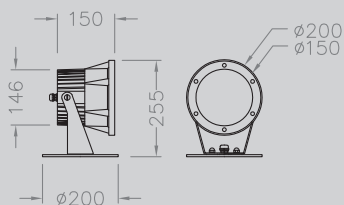

SEBOYETA

An LED Projector offered in three sizes.

SPECIFICATION

CAST ALUMINIUM HOUSING
TOUGHENED GLASS COVER
STAINLESS STEEL TRIM
INTEGRAL DRIVER

FINISH

STAINLESS STEEL

REFERENCE	LAMPS	LENGTH (mm)
100mm DIAMETER		
SEB 601 LED	3 x 1 watt	150
SEB 603 LED	3 x 3 watt	150
150mm DIAMETER		
SEB 604 LED	4 x 3 watt LED	150
200mm DIAMETER		
SEB 605 LED	18 x 1 watt LED	200
ADD SUFFIX	/CW for cool white LEDs /WW for warm white LEDs /RD for red LEDs /GR for green LEDs /BL for blue LEDs /AM for amber LEDs	

DIMENSIONS

MOUNTING
STIRRUP MOUNTING BRACKET

LAMPS
TC-D + TC-L

DISTRIBUTION

EXTERIOR
SEBOYETA

DETAIL

IP RATING **_67**
WEIGHT [KG] **_5**

CE