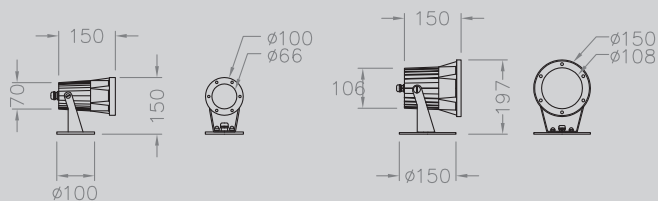

SEBOYETA

An LED Projector offered in three sizes.

SPECIFICATION

CAST ALUMINIUM HOUSING
TOUGHENED GLASS COVER
STAINLESS STEEL TRIM
INTEGRAL DRIVER

FINISH

STAINLESS STEEL

REFERENCE	LAMPS	LENGTH (mm)
100mm DIAMETER		
SEB 601 LED	3 x 1 watt	150
SEB 603 LED	3 x 3 watt	150
150mm DIAMETER		
SEB 604 LED	4 x 3 watt LED	150
200mm DIAMETER		
SEB 605 LED	18 x 1 watt LED	200
ADD SUFFIX	/CW for cool white LEDs /WW for warm white LEDs /RD for red LEDs /GR for green LEDs /BL for blue LEDs /AM for amber LEDs	

DIMENSIONS

MOUNTING
STIRRUP MOUNTING BRACKET

LAMPS
TC-D + TC-L

DISTRIBUTION

EXTERIOR
SEBOYETA

DETAIL

IP RATING **_67**
WEIGHT [KG] **_5**

CE