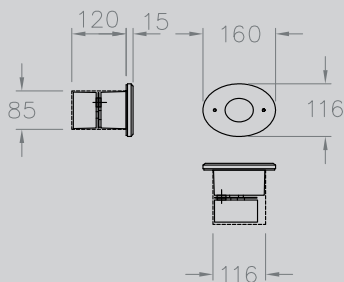

SPECIFICATION

CAST ALUMINIUM HOUSING AND HOOD
 CLEAR POLYCARBONATE LENS
 INTEGRAL DRIVER (EXCEPT FOR RGB VERSION)

**FINISH**

RAL 9010
 RAL 9006
 BLACK

PORTAGE

An IP55 cast aluminium wall-recessed luminaire with LED options.

Also available with MR16 lamps to special order.

DIMENSIONS

MOUNTING
DIRECT FIX

LAMPS
LED

DISTRIBUTION

EXTERIOR
PORTAGE

DETAIL

IP RATING **_55**
 WEIGHT [KG] **_1.5**