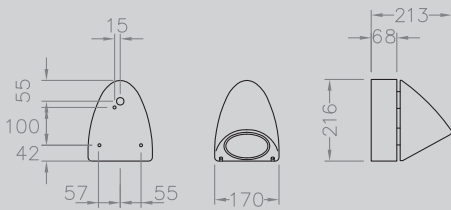

# PADANA

An IP65 cast aluminium wall-mounted luminaire with a choice of light source options.

**REFERENCE**

PAD 622 118  
 PAD 622 135  
 PAD 622 170

**LAMPS**

1 x 18 watt TC-D  
 1 x 35 watt CDM-T  
 1 x 70 watt CDM-T

DIMENSIONS

MOUNTING  
 DIRECT FIX

LAMPS  
 CDM-T / TC-D / LED

DISTRIBUTION

EXTERIOR  
 PADANA

DETAIL

IP RATING **\_65**  
 WEIGHT [KG] **\_5**

CE