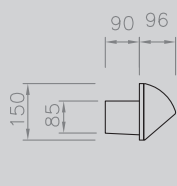

SPECIFICATION

CAST ALUMINIUM HOUSING MR16
 IMPACT RESISTANT POLYCARBONATE
 PATTERNED GLASS COVER

**FINISH**

RAL 9010
 RAL 9006
 BLACK

MINI PADANA

An IP65 cast aluminium wall-mounted luminaire.

**REFERENCE**

MPD 641 120
 MPD 641 135
 MPD 641 150

LAMPS

1 x 20 watt MR16
 1 x 35 watt MR16
 1 x 50 watt MR16

Please specify beam angle of lamp required.

DIMENSIONS

MOUNTING
 DIRECT FIX

LAMPS
 MR16

DISTRIBUTION

EXTERIOR
 MINI PADANA

DETAIL

IP RATING **_65**
 WEIGHT [KG] **_1**

CE