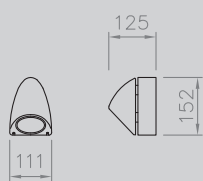

SPECIFICATION

CAST ALUMINIUM HOUSING MR16
 IMPACT RESISTANT POLYCARBONATE
 PATTERNED GLASS COVER

**FINISH**

RAL 9010
 RAL 9006
 BLACK

MINI PADANA

An IP65 cast aluminium wall-mounted luminaire.

**REFERENCE**

MPD 641 120
 MPD 641 135
 MPD 641 150

LAMPS

1 x 20 watt MR16
 1 x 35 watt MR16
 1 x 50 watt MR16

Please specify beam angle of lamp required.

DIMENSIONS

MOUNTING
 DIRECT FIX

LAMPS
 MR16

DISTRIBUTION

EXTERIOR
 MINI PADANA

DETAIL

IP RATING **_65**
 WEIGHT [KG] **_1**

CE