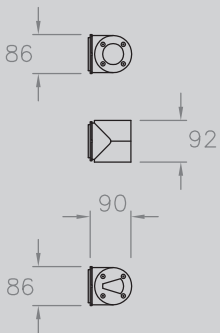

REFERENCE

KNA 655 CWLED
 KNA 655 WWLED

LAMPS

3 x 1 watt cool white LED
 3 x 1 watt warm white LED

DISTRIBUTION

ONE-WAY
 ONE-WAY

KNA 656 CWLED
 KNA 656 WWLED

2 x 3 x 1 watt cool white LED
 2 x 3 x 1 watt warm white LED

TWO-WAY
 TWO-WAY

DIMENSIONS

MOUNTING
 DIRECT FIX

LAMPS
 LED

DISTRIBUTION

EXTERIOR
 KENORA

DETAIL

IP RATING **_65**
 WEIGHT [KG] **_1.5**