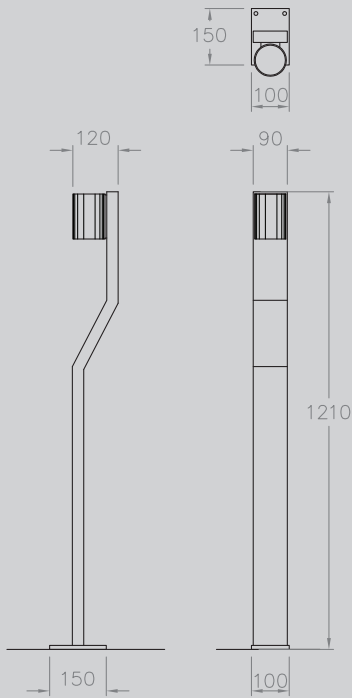

SPECIFICATION
 POST AND BASE-HOT GALVANISED STEEL
 CAST ALUMINIUM HEAD
 TEMPERED GLASS COVER
 IP68 TERMINAL BLOCK AT BASE OF POST

FINISH
 GREY

KENORA BOLLARD

A stylish bollard with LED light sources.

REFERENCE

KNB 647 CWLED
 KNB 647 WWLED

LAMPS

3 x 1 watt cool white LED
 3 x 1 watt warm white LED

DIMENSIONS

MOUNTING
 FIXING PLATE

LAMPS
 LED

DISTRIBUTION

EXTERIOR
 KENORA BOLLARD

DETAIL

IP RATING **_65**
 WEIGHT [KG] **_5**

CE