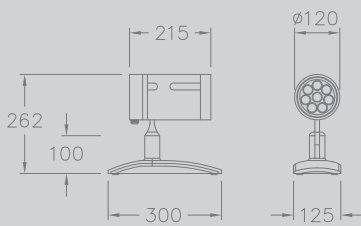

# CABANO

An IP65 adjustable LED floodlight.

**REFERENCE**

CNO 678 CWLED  
 CNO 678 WWLED  
 CNO 679 CWLED  
 CNO 679 WWLED

**LAMPS**

8 x 1 watt cool white LED  
 8 x 1 watt warm white LED  
 8 x 1 watt cool white LED  
 8 x 1 watt warm white

**DISTRIBUTION**

10°  
 10°  
 30°  
 30°

RGB option also available to special order

DIMENSIONS

MOUNTING  
 WALL MOUNTING BRACKET

LAMPS  
 LED

DISTRIBUTION

EXTERIOR  
 CABANO

DETAIL

IP RATING **\_65**  
 WEIGHT [KG] **\_5**

CE