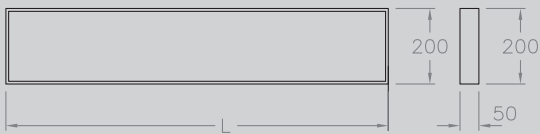

# LITESHELF

A linear wall-mounted light shelf with opal polycarbonate diffuser, providing upward and downward light.

REFERENCE	LAMPS	LENGTH (mm)
LSF 410 114	1 x 14 watt T5	600
LSF 410 121	1 x 21 watt T5	900
LSF 410 124	1 x 24 watt T5	600
LSF 410 128	1 x 28 watt T5	1200
LSF 410 135	1 x 35 watt T5	1500
LSF 410 154	1 x 54 watt T5	1200
LSF 410 180	1 x 80 watt T5	1500
LSF 410 221	2 x 21 watt T5	1800
LSF 410 239	2 x 39 watt T5	1800
LSF 410 228	2 x 28 watt T5	2400
LSF 410 254	2 x 54 watt T5	2400
LSF 410 235	2 x 35 watt T5	3000
LSF 410 280	2 x 80 watt T5	3000