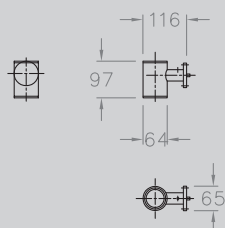

FINISH
 WHITE
 RAL 9006
 RAL 9023
 BLACK

REFERENCE	LAMPS
WALL-MOUNTED	
OLG 474 140	1 x 40 watt G9
OLG 474 150	1 x 50 watt MR16
CEILING-MOUNTED (DIRECT TO BESA)	
OLG 475 140	1 x 40 watt G9
OLG 475 150	1 x 50 watt MR16
CEILING-MOUNTED WITH STEM	
OLG 476 140	1 x 40 watt G9
OLG 476 150	1 x 50 watt MR16

Wall-mounted

Stem

Besa

DIMENSIONS

MOUNTING
 WALL / CEILING FIXING PLATE

LAMPS
 G9 / MR16 / LED

DISTRIBUTION

WALL
 OLGINA

DETAIL

IP RATING **_20**
 WEIGHT [KG] **_2**

CE