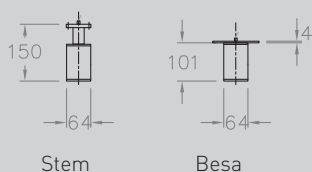

FINISH
 WHITE
 RAL 9006
 RAL 9023
 BLACK

REFERENCE	LAMPS
WALL-MOUNTED	
OLG 474 140	1 x 40 watt G9
OLG 474 150	1 x 50 watt MR16
CEILING-MOUNTED (DIRECT TO BESA)	
OLG 475 140	1 x 40 watt G9
OLG 475 150	1 x 50 watt MR16
CEILING-MOUNTED WITH STEM	
OLG 476 140	1 x 40 watt G9
OLG 476 150	1 x 50 watt MR16

Wall-mounted

Stem

Besa

DIMENSIONS

MOUNTING
 WALL / CEILING FIXING PLATE

LAMPS
 G9 / MR16 / LED

DISTRIBUTION

WALL
 OLGINA