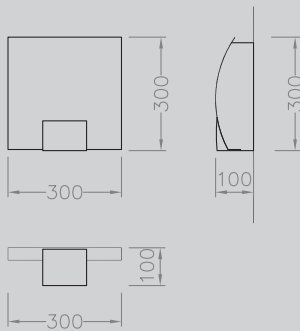

DIMENSIONS

MOUNTING
WALL MOUNTING

LAMPS
TC-F

DISTRIBUTION

WALL
RODER

DETAIL

IP RATING **_20**
WEIGHT [KG] **_3**

CE