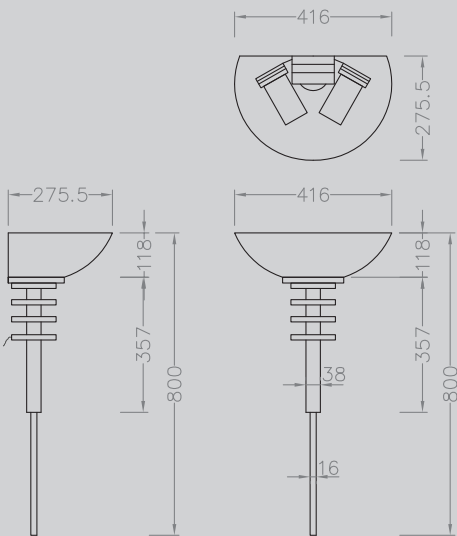

SPECIFICATION
 MILD STEEL HOUSING
 OPAL POLYCARBONATE BOWL DIFFUSER

FINISH
 STAINLESS STEEL
 RAL 9006

TORCHERE

A decorative wall-mounted uplighter with a classical aesthetic.

REFERENCE
 TOR 350 224

LAMPS
 2 x 24 watt TC-L

ADD SUFFIX

/SS for stainless steel finish
 /SI for RAL 9006 paint finish

DIMENSIONS

MOUNTING
 WIRE SUSPENSIONS

LAMPS
 TC-L

DISTRIBUTION

WALL
 TORCHERE

DETAIL

IP RATING **_20**
 WEIGHT [KG] **_4/6**

CE