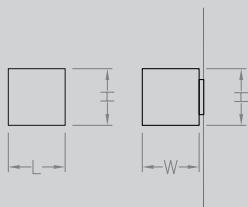

SPECIFICATION
 ALUMINIUM HOUSING
 OPAL POLYCARBONATE DIFFUSER

FINISH
 ANODISED ALUMINIUM

ICE CUBE

A surface mounted luminaire housing LEDs offered in two sizes.

REFERENCE	LAMPS	DIMENSIONS (mm)
ICC 128 RGB	RGB LEDs	150 x 150 x 150
ICC 129 RGB	RGB LEDs	200 x 200 x 200

DIMENSIONS

MOUNTING
 WALL MOUNTING

LAMPS
 LEDs

DISTRIBUTION

WALL
 ICE CUBE

DETAIL
 IP RATING **_20**
 WEIGHT [KG] **_2**

CE