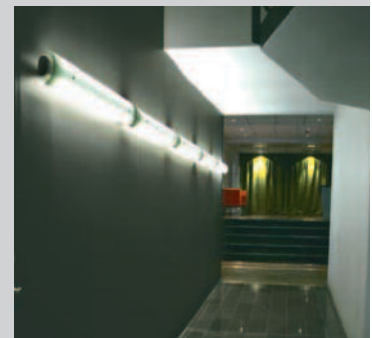

SPECIFICATION
ALUMINIUM HOUSING
ACRYLIC SPREAD LENS
OPTIONAL GLASS SHADE ELEMENT

FINISH
ANODISED ALUMINIUM
ANODISED WHITE

DORION WALL

A T5 wall-mounted luminaire with linear spread lens.
Available in single and double lengths.

REFERENCE	LAMPS	LENGTH (mm)
SINGLE LENGTH STANDARD VERSIONS		
DOW 412 214	2 x 14 watt T5	605
DOW 412 224	2 x 24 watt T5	605
DOW 412 221	2 x 21 watt T5	905
DOW 412 228	2 x 28 watt T5	1205
DOW 412 235	2 x 35 watt T5	1505
DOW 412 239	2 x 39 watt T5	905
DOW 412 249	2 x 49 watt T5	1505
DOW 412 254	2 x 54 watt T5	1205

DOUBLE LENGTH STANDARD VERSIONS		
DOW 412 2228	2 x 2 x 28 watt T5	2400
DOW 412 2235	2 x 2 x 35 watt T5	3000
DOW 412 2249	2 x 2 x 49 watt T5	3000
DOW 412 2254	2 x 2 x 54 watt T5	2400

GLASS SHIELD VERSIONS		
DOW 414 214	2 x 14 watt T5	660
DOW 414 224	2 x 24 watt T5	660
DOW 414 228	2 x 28 watt T5	1260
DOW 414 254	2 x 54 watt T5	1260

ADD SUFFIX /EM for integral emergency version
/AL for anodised aluminium finish
/AW for white anodised aluminium finish

DIMENSIONS

MOUNTING
WALL BRACKETS

LAMPS
T5

DISTRIBUTION

WALL
DORION WALL

DETAIL

IP RATING **_20**
WEIGHT [KG] **_2.5/METRE**

CE