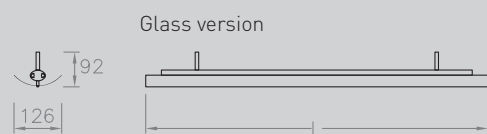

SPECIFICATION
ALUMINIUM HOUSING
ACRYLIC SPREAD LENS
OPTIONAL GLASS SHADE ELEMENT

FINISH
ANODISED ALUMINIUM
ANODISED WHITE

DORION WALL

A T5 wall-mounted luminaire with linear spread lens.
Available in single and double lengths.

REFERENCE	LAMPS	LENGTH (mm)
SINGLE LENGTH STANDARD VERSIONS		
DOW 412 214	2 x 14 watt T5	605
DOW 412 224	2 x 24 watt T5	605
DOW 412 221	2 x 21 watt T5	905
DOW 412 228	2 x 28 watt T5	1205
DOW 412 235	2 x 35 watt T5	1505
DOW 412 239	2 x 39 watt T5	905
DOW 412 249	2 x 49 watt T5	1505
DOW 412 254	2 x 54 watt T5	1205

DOUBLE LENGTH STANDARD VERSIONS		
DOW 412 2228	2 x 2 x 28 watt T5	2400
DOW 412 2235	2 x 2 x 35 watt T5	3000
DOW 412 2249	2 x 2 x 49 watt T5	3000
DOW 412 2254	2 x 2 x 54 watt T5	2400

GLASS SHIELD VERSIONS		
DOW 414 214	2 x 14 watt T5	660
DOW 414 224	2 x 24 watt T5	660
DOW 414 228	2 x 28 watt T5	1260
DOW 414 254	2 x 54 watt T5	1260

ADD SUFFIX /EM for integral emergency version
/AL for anodised aluminium finish
/AW for white anodised aluminium finish

DIMENSIONS

MOUNTING
WALL BRACKETS

LAMPS
T5

DISTRIBUTION

WALL
DORION WALL

DETAIL

IP RATING **_20**
WEIGHT [KG] **_2.5/METRE**

CE