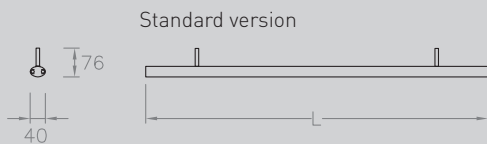

SPECIFICATION
ALUMINIUM HOUSING
ACRYLIC SPREAD LENS
OPTIONAL GLASS SHADE ELEMENT

FINISH
ANODISED ALUMINIUM
ANODISED WHITE

DORION WALL

A T5 wall-mounted luminaire with linear spread lens.
Available in single and double lengths.

REFERENCE	LAMPS	LENGTH (mm)
SINGLE LENGTH STANDARD VERSIONS		
DOW 412 214	2 x 14 watt T5	605
DOW 412 224	2 x 24 watt T5	605
DOW 412 221	2 x 21 watt T5	905
DOW 412 228	2 x 28 watt T5	1205
DOW 412 235	2 x 35 watt T5	1505
DOW 412 239	2 x 39 watt T5	905
DOW 412 249	2 x 49 watt T5	1505
DOW 412 254	2 x 54 watt T5	1205

DOUBLE LENGTH STANDARD VERSIONS		
DOW 412 2228	2 x 2 x 28 watt T5	2400
DOW 412 2235	2 x 2 x 35 watt T5	3000
DOW 412 2249	2 x 2 x 49 watt T5	3000
DOW 412 2254	2 x 2 x 54 watt T5	2400

GLASS SHIELD VERSIONS		
DOW 414 214	2 x 14 watt T5	660
DOW 414 224	2 x 24 watt T5	660
DOW 414 228	2 x 28 watt T5	1260
DOW 414 254	2 x 54 watt T5	1260

ADD SUFFIX /EM for integral emergency version
/AL for anodised aluminium finish
/AW for white anodised aluminium finish

DIMENSIONS

MOUNTING
WALL BRACKETS

LAMPS
T5

DISTRIBUTION

WALL
DORION WALL

DETAIL

IP RATING **_20**
WEIGHT [KG] **_2.5/METRE**

CE