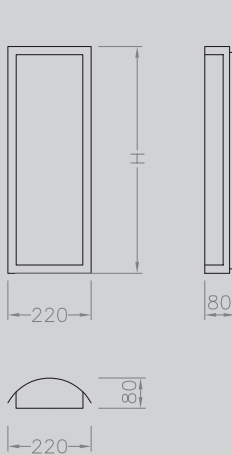

FUSION

A stylish wall-mounted shielded luminaire offered in various finishes.

SPECIFICATION
STEEL HOUSING
OPAL POLYCARBONATE DIFFUSER

FINISH
WHITE
ANODISED ALUMINIUM
GREY
DARK GREY
BLACK
GOLD

REFERENCE	LAMPS	HEIGHT (mm)
COMPACT FLUORESCENT VERSIONS		
FUS 209 218	2 x 18 watt TC-L	280
FUS 209 226	2 x 26 watt TC-D	280
FUS 209 236	2 x 36 watt TC-L	600
FUS 209 255	2 x 55 watt TC-L	600

ADD SUFFIX /EM for integral emergency version.
(Please note that some emergency versions are longer than standard versions)
/NL for integral nightlight option. (To special order)
/WH for white finish
/AL for anodised aluminium finish
/BL for black finish
/GR for grey finish
/DG for dark grey finish
/GO for gold finish

DIMENSIONS

MOUNTING
WALL MOUNTING

LAMPS
TC-D + TC-L

DISTRIBUTION

WALL
FUSION

DETAIL

IP RATING **_20**
WEIGHT [KG] **_4/6**

CE