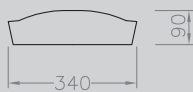

SOPRANO

A stylish wall-mounted luminaire with opal diffuser.

SPECIFICATION
EXTRUDED ALUMINIUM HOUSING
OPAL POLYCARBONATE DIFFUSER

FINISH
WHITE
ANODISED ALUMINIUM
GREY
DARK GREY
BLACK

REFERENCE	LAMPS	LENGTH (mm)
COMPACT FLUORESCENT VERSIONS		
SOP 211 218	2 x 18 watt TC-L	300
SOP 211 236	2 x 36 watt TC-L	600
SOP 211 255	2 x 55 watt TC-L	600

T5 FLUORESCENT VERSIONS		
SOP 211 239	2 x 39 watt T5	900
SOP 211 254	2 x 54 watt T5	1200
SOP 211 280	2 x 55 watt T5	1500

ADD SUFFIX /EM for integral emergency version.
(Please note that some emergency versions are longer than standard versions)
/NL for integral nightlight option. (To special order)
/WH for white finish
/AL for anodised aluminium finish
/BL for Black finish
/GR for grey finish
/DG for dark grey finish

DIMENSIONS

MOUNTING
WALL MOUNTING

LAMPS
TC-L and T5

DISTRIBUTION

WALL
SOPRANO

DETAIL

IP RATING **_20**
WEIGHT [KG] **_4/6**

CE