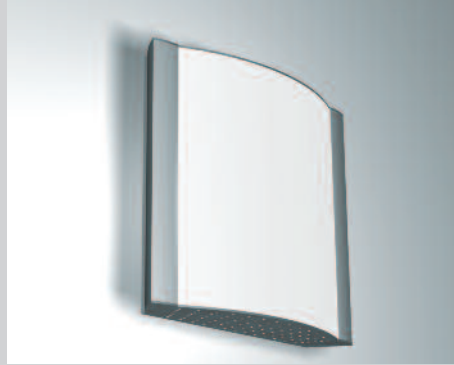

SOPRANO

A stylish wall-mounted luminaire with opal diffuser.

SPECIFICATION
EXTRUDED ALUMINIUM HOUSING
OPAL POLYCARBONATE DIFFUSER

FINISH
WHITE
ANODISED ALUMINIUM
GREY
DARK GREY
BLACK

REFERENCE	LAMPS	LENGTH (mm)
COMPACT FLUORESCENT VERSIONS		
SOP 211 218	2 x 18 watt TC-L	300
SOP 211 236	2 x 36 watt TC-L	600
SOP 211 255	2 x 55 watt TC-L	600

T5 FLUORESCENT VERSIONS		
SOP 211 239	2 x 39 watt T5	900
SOP 211 254	2 x 54 watt T5	1200
SOP 211 280	2 x 55 watt T5	1500

ADD SUFFIX /EM for integral emergency version.
(Please note that some emergency versions are longer than standard versions)
/NL for integral nightlight option. (To special order)
/WH for white finish
/AL for anodised aluminium finish
/BL for Black finish
/GR for grey finish
/DG for dark grey finish