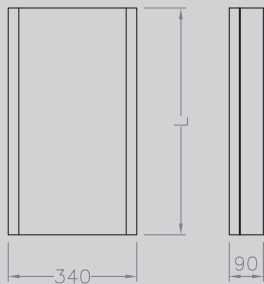

SOPRANO

A stylish wall-mounted luminaire with opal diffuser.

SPECIFICATION
EXTRUDED ALUMINIUM HOUSING
OPAL POLYCARBONATE DIFFUSER

FINISH
WHITE
ANODISED ALUMINIUM
GREY
DARK GREY
BLACK

REFERENCE	LAMPS	LENGTH (mm)
COMPACT FLUORESCENT VERSIONS		
SOP 211 218	2 x 18 watt TC-L	300
SOP 211 236	2 x 36 watt TC-L	600
SOP 211 255	2 x 55 watt TC-L	600

T5 FLUORESCENT VERSIONS		
SOP 211 239	2 x 39 watt T5	900
SOP 211 254	2 x 54 watt T5	1200
SOP 211 280	2 x 55 watt T5	1500

ADD SUFFIX /EM for integral emergency version.
(Please note that some emergency versions are longer than standard versions)
/NL for integral nightlight option. (To special order)
/WH for white finish
/AL for anodised aluminium finish
/BL for Black finish
/GR for grey finish
/DG for dark grey finish

DIMENSIONS

MOUNTING
WALL MOUNTING

LAMPS
TC-L and T5

DISTRIBUTION

WALL
SOPRANO

DETAIL

IP RATING **_20**
WEIGHT [KG] **_4/6**

CE