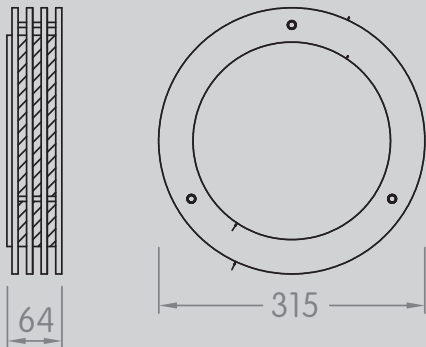

SPECIFICATION
 CAST ALUMINIUM HOUSING
 FROSTED GLASS DIFFUSER

FINISH
 BRUSHED ALUMINIUM

STAK

A wall-mounted circular luminaire in brushed aluminium finish.

REFERENCE
 STK 221 209
 STK 221 213

LAMPS
 2 x 9 watt TC-S
 2 x 13 watt TC-D

DIMENSIONS

MOUNTING
 WALL MOUNTING

LAMPS
 TC-S + TC-D

DISTRIBUTION

WALL
 STAK

DETAIL
 IP RATING **_20**
 WEIGHT [KG] **_3**

CE