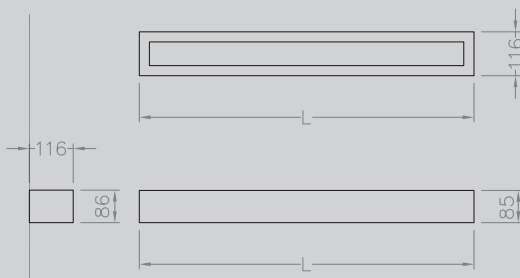

SPECIFICATION
 ALUMINIUM HOUSING
 OPAL ACRYLIC DIFFUSER

FINISH
 ANODISED ALUMINIUM
 ANODISED WHITE

BAA-KODE

A colourful linear wall-mounted luminaire, offered in two sizes.

REFERENCE	LAMPS	LENGTH (mm)
BAA 266 108	1 x 8 watt T5	318
BAA 266 139	1 x 39 watt T5	895

FINISH
 ADD SUFFIX /AL for anodised aluminium finish
 /AW for white anodised aluminium finish

DIMMING OPTIONS (For 39 watt version only)
 ADD SUFFIX /AN for analogue dimmable control gear.
 /DSI for DSI digital dimming control gear.
 /DALI for DALI dimmable control gear.

DIMENSIONS

MOUNTING
 WALL FIXING

LAMPS
 T5

DISTRIBUTION

WALL
 BAA-KODE

DETAIL

IP RATING **_20**
 WEIGHT [KG] **_4**

CE