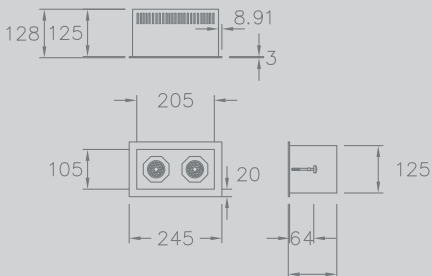

SPECIFICATION
ALUMINIUM HOUSING
REMOTE DRIVER

FINISH
WHITE
RAL 9006
BLACK

CODY

A recessed gimbal luminaire housing the Xicato LED Module.

REFERENCE
CDY 322 2XIC

LAMPS
2 x Xicato LED (8 -18 watt)

ADD SUFFIX
/WH for white
/SI for RAL 9006
/BL for black

DIMENSIONS

MOUNTING
UNIVERSAL MOUNTING BRACKETS

LAMPS
XICATO LED

DISTRIBUTION

DISPLAY
CODY

DETAIL

IP RATING **_20**
WEIGHT [KG] **_4**

CE