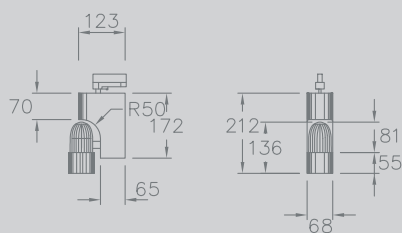

# BROMO

A track or surface-mounted spotlight housing the Xicato LED Module.

**REFERENCE      LAMPS**  
TRACK-MOUNTED  
BRM 375 XIC      1 x Xicato LED (8 -18 watt)

SURFACE-MOUNTED  
BRM 376 XIC      1 x Xicato LED (8-18 watt)

DIMENSIONS

MOUNTING  
WIRE SUSPENSIONS

LAMPS  
XICATO LED

DISTRIBUTION

**XICATO**  
Making sense with LEDs

DISPLAY  
BROMO

DETAIL

IP RATING **\_20**  
WEIGHT [KG] **\_2**