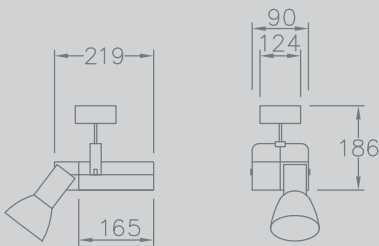

SPECIFICATION
ALUMINIUM HOUSING

FINISH
WHITE
SILVER

ARTENA

A surface or track-mounted spotlight housing CDM-T light sources in single and twin versions.

REFERENCE	LAMPS
TRACK-MOUNTED	
ART 333 135	1 x 35 watt CDM-T
ART 333 170	1 x 70 watt CDM-T
ART 333 1150	1 x 150 watt CDM-T

SURFACE-MOUNTED	
ART 334 135	1 x 35 watt CDM-T
ART 334 170	1 x 70 watt CDM-T
ART 334 1150	1 x 150 watt CDM-T

ADD SUFFIX /SP for a spot reflector
/FL for a flood reflector
/WF for a wide flood reflector

DIMENSIONS

MOUNTING
UNIVERSAL TRACK ADAPTOR

LAMPS
CDM-T

DISTRIBUTION

DISPLAY
ARTENA

DETAIL

IP RATING **_20**
WEIGHT [KG] **_3**

CE