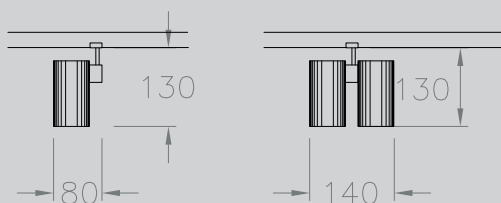

**SPECIFICATION**  
ALUMINIUM HOUSING

**FINISH**  
WHITE  
BLACK  
CHROME

# MORRO

A track-mounted spotlight housing different light sources in single and twin versions.

REFERENCE	LAMPS
<b>SINGLE VERSION</b>	
MRO 377 120	1 x 20 watt CMH20MR16
MRO 378 150	1 x 50 watt QPAR16
MRO 379 150	1 X 50 watt MR16
<b>DOUBLE VERSION</b>	
MRO 380 250	2 X 50 watt QPAR16
<b>ADD SUFFIX</b>	/WH for white finish /BL for black Finish /CH for chrome finish

DIMENSIONS

MOUNTING  
UNIVERSAL TRACK ADAPTOR

LAMPS  
QPAR20 / MR16 /  
CMH20MR16 (metal halide)

DISTRIBUTION

DISPLAY  
MORRO

DETAIL

IP RATING **\_20**  
WEIGHT [KG] **\_3**

CE