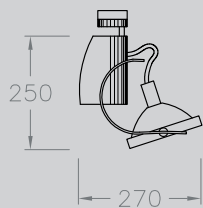

SPECIFICATION
ALUMINIUM HOUSING

FINISH
WHITE
BLACK

JIME

A track-mounted spotlight housing CDM-TC or CDMR-111 lamps.

REFERENCE	LAMPS
TRACK-MOUNTED	
JME 384 135	1 x 35 watt CDM-TC
JME 384 170	1 x 70 watt CDM-TC
JME 385 135	1 x 35 watt CDMR-111
JME 385 170	1 x 70 watt CDMR-111

ADD SUFFIX FOR CDM-TC VERSIONS
 /14 for a 14° beam angle
 /24 for a 24° beam angle
 /40 for a 40° beam angle

DIMENSIONS

MOUNTING
UNIVERSAL TRACK ADAPTOR

LAMPS
CDM-TC / CDMR-111

DISTRIBUTION

DISPLAY
JIME

DETAIL