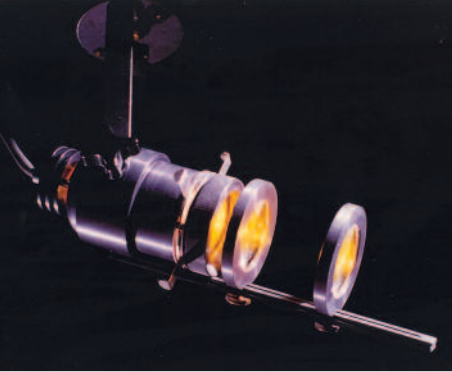

JEKTOR PRO

A profile spotlight with a lockable framing mechanism with PRB-15 zoom.

SPECIFICATION
 MACHINED ALUMINIUM HOUSING
 GLASS LENSES
 OPTIONAL SNOOD ADAPTOR

FINISH
 ANODISED ALUMINIUM
 BLACK ANODISED

REFERENCE

JKP 555 120
 JKP 555 135
 JKP 555 150

LAMPS

1 x 20 watt MR16
 1 x 35 watt MR16
 1 x 50 watt MR16

ADD SUFFIX

/AA for anodised aluminium finish
 /AB for black anodised finish
 /SN for optional snood

DIMENSIONS

MOUNTING
 SURFACE

LAMPS
 MR16

DISTRIBUTION

DISPLAY
 JEKTOR PRO

DETAIL

IP RATING **_20**
 WEIGHT [KG] **_1.5**

CE