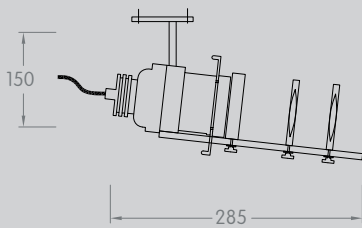

REFERENCE

JKP 555 120
 JKP 555 135
 JKP 555 150

LAMPS

1 x 20 watt MR16
 1 x 35 watt MR16
 1 x 50 watt MR16

ADD SUFFIX

/AA for anodised aluminium finish
 /AB for black anodised finish
 /SN for optional snood

DIMENSIONS

MOUNTING
 SURFACE

LAMPS
 MR16

DISTRIBUTION

DISPLAY
 JEKTOR PRO

DETAIL

IP RATING **_20**
 WEIGHT [KG] **_1.5**

CE