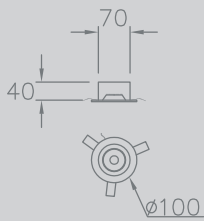

FINISH
WHITE
BLACK

SPECIFICATION
DIE-CAST ALUMINIUM HOUSING
PLUG AND SOCKET ARRANGEMENT
BETWEEN DRIVER AND LED
MEDIUM BEAM ANGLE

BREDA

A circular downlight with LEDs.

REFERENCE	LAMPS	COLOUR
BRD 256 WWLED	1 x 12 watt LED	WARM WHITE
BRD 256 CWLED	1 x 12 watt LED	COOL WHITE
BRD 257 WWLED	3 x 1 watt LED	WARM WHITE
BRD 257 CWLED	3 x 1 watt LED	COOL WHITE

Other colour LEDs are available to special order.

DIMENSIONS

MOUNTING
SPRING CLIP MOUNTING MECHANISM

LAMPS
LED

DISTRIBUTION

RECESSED
BREDA

DETAIL

IP RATING **_20**
WEIGHT [KG] **_1**