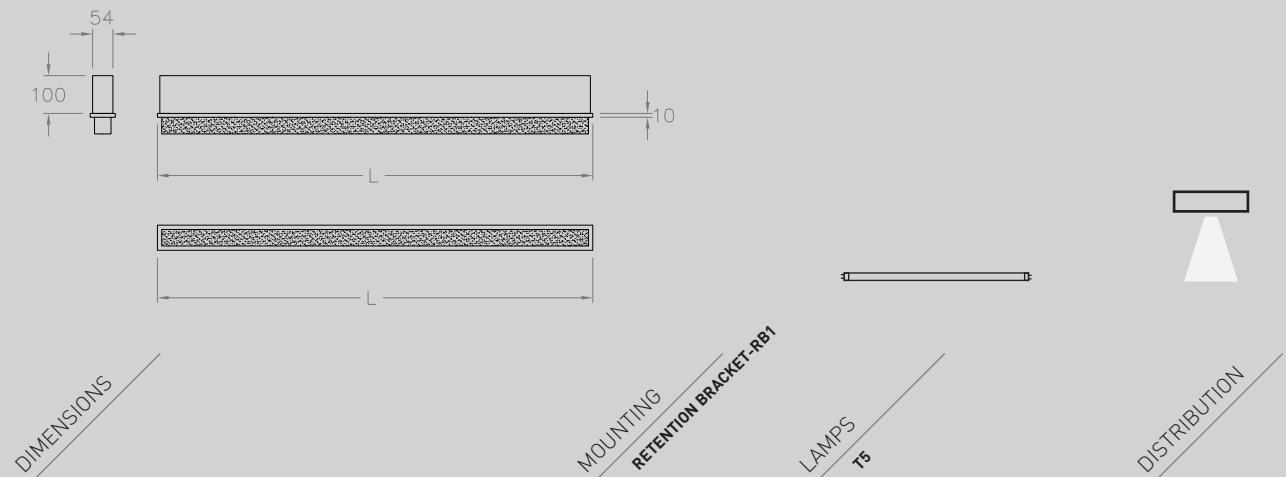

SPECIFICATION
 MILD STEEL HOUSING
 ACRYLIC BLOCK
 POWDER COAT PAINT FINISH

FINISH
 WHITE
 BLACK

ROUSSEAU

A recessed linear luminaire with drop-down feature acrylic block.

REFERENCE	LAMPS	LENGTH (mm)
ROS 362 114	1 x 14 watt T5	600
ROS 362 124	1 x 24 watt T5	600
ROS 362 121	1 x 21 watt T5	900
ROS 362 128	1 x 28 watt T5	1200
ROS 362 135	1 x 35 watt T5	1500
ROS 362 139	1 x 39 watt T5	900
ROS 362 149	1 x 49 watt T5	1500
ROS 362 154	1 x 54 watt T5	1200

ADD SUFFIX /WH for RAL 9010 metalwork
 /BL for RAL black metalwork

RECESSED
 ROUSSEAU

DETAIL

IP RATING **_20**
 WEIGHT [KG] **_6/METRE**

CE