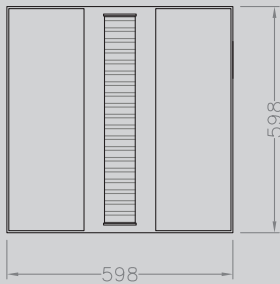

DIMENSIONS

MOUNTING
UNIVERSAL MOUNTING BRACKET

LAMPS
T5 or TC-L

DISTRIBUTION

RECESSED
NOVELLA-DL

DETAIL

IP RATING **_20**
WEIGHT [KG] **_5**

CE