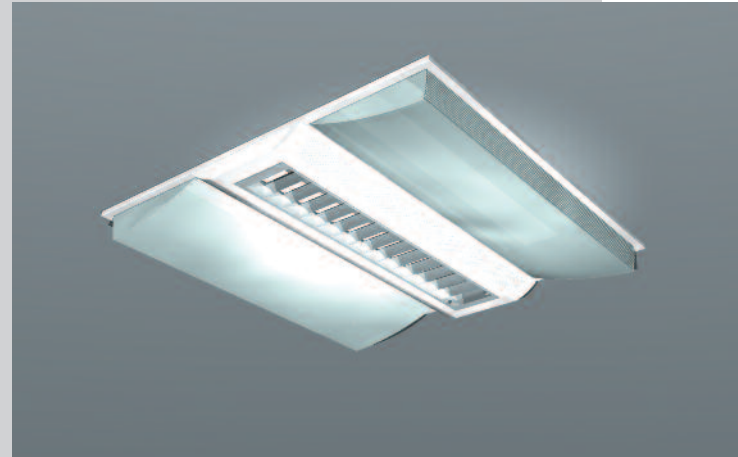

**SPECIFICATION**  
 MILD STEEL HOUSING  
 ALUMINIUM LOUVRE  
 POLYCARBONATE SIDE PANELS

**FINISH**  
 RAL 9010

# NOVELLA-DL

A recessed square luminaire with a drop single aluminium louvre

REFERENCE	LAMPS	DIMENSIONS (mm)
NDL 347 314	3 x 14 watt T5	598 x 598
NDL 347 324	3 x 24 watt T5	598 x 598
NDL 347 340	3 x 40 watt TC-L	598 x 598
NDL 347 355	3 x 55 watt TC-L	598 x 598