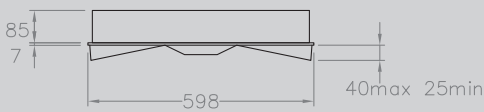

DIMENSIONS

MOUNTING
UNIVERSAL MOUNTING BRACKET

LAMPS
T5 or TC-L

DISTRIBUTION

RECESSED
NOVELLA-DL

DETAIL

IP RATING **_20**
WEIGHT [KG] **_5**

CE