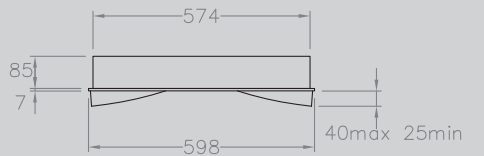

SPECIFICATION
MILD STEEL HOUSING
ALUMINIUM LOUVRE
POLYCARBONATE SIDE PANELS

FINISH
RAL 9010

NOVELLA-L

A recessed square luminaire with central aluminium louvre in single and twin lamp formats.

REFERENCE LAMPS DIMENSIONS (mm)

SINGLE LAMP LOUVRE VERSION (3-LAMPS IN TOTAL)

NVL 321 314	3 x 14 watt T5	598 x 598
NVL 321 324	3 x 24 watt T5	598 x 598
NVL 321 340	3 x 40 watt TC-L	598 x 598
NVL 321 355	3 x 55 watt TC-L	598 x 598

TWIN LAMP LOUVRE VERSION (4-LAMPS IN TOTAL)

DIMENSIONS

MOUNTING
UNIVERSAL MOUNTING BRACKET

LAMPS
T5 or TC-L

DISTRIBUTION

RECESSED
NOVELLA-L

DETAIL

IP RATING **_20**
WEIGHT [KG] **_5**

CE