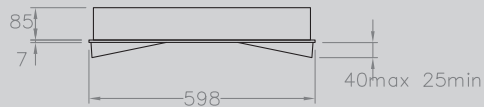

SPECIFICATION
MILD STEEL HOUSING
ALUMINIUM LOUVRE
POLYCARBONATE SIDE PANELS

FINISH
RAL 9010

NOVELLA-L

A recessed square luminaire with central aluminium louvre in single and twin lamp formats.

REFERENCE LAMPS DIMENSIONS (mm)

SINGLE LAMP LOUVRE VERSION (3-LAMPS IN TOTAL)

NVL 321 314	3 x 14 watt T5	598 x 598
NVL 321 324	3 x 24 watt T5	598 x 598
NVL 321 340	3 x 40 watt TC-L	598 x 598
NVL 321 355	3 x 55 watt TC-L	598 x 598

TWIN LAMP LOUVRE VERSION (4-LAMPS IN TOTAL)

DIMENSIONS

MOUNTING
UNIVERSAL MOUNTING BRACKET

LAMPS
T5 or TC-L

DISTRIBUTION

RECESSED
NOVELLA-L

DETAIL

IP RATING **_20**
WEIGHT [KG] **_5**

CE