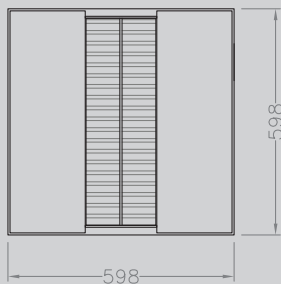

SPECIFICATION
MILD STEEL HOUSING
ALUMINIUM LOUVRE
POLYCARBONATE SIDE PANELS

FINISH
RAL 9010

NOVELLA-L

A recessed square luminaire with central aluminium louvre in single and twin lamp formats.

REFERENCE LAMPS DIMENSIONS (mm)

SINGLE LAMP LOUVRE VERSION (3-LAMPS IN TOTAL)

NVL 321 314	3 x 14 watt T5	598 x 598
NVL 321 324	3 x 24 watt T5	598 x 598
NVL 321 340	3 x 40 watt TC-L	598 x 598
NVL 321 355	3 x 55 watt TC-L	598 x 598

TWIN LAMP LOUVRE VERSION (4-LAMPS IN TOTAL)

DIMENSIONS

MOUNTING
UNIVERSAL MOUNTING BRACKET

LAMPS
T5 or TC-L

DISTRIBUTION

RECESSED
NOVELLA-L

DETAIL

IP RATING **_20**
WEIGHT [KG] **_5**

CE