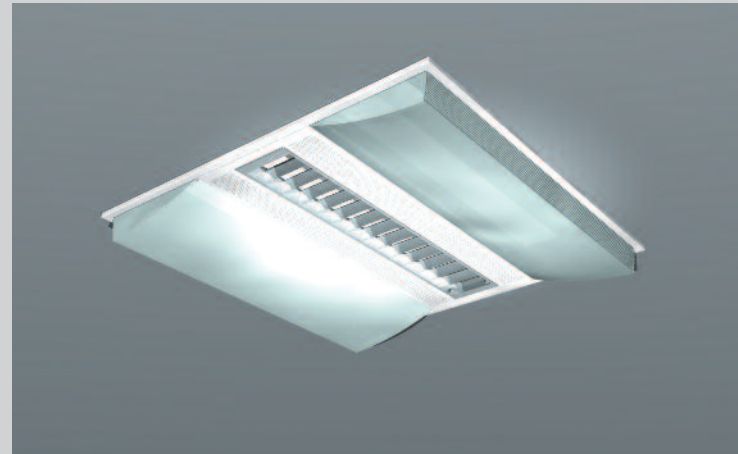

RECESSED
NOVELLA-L

DETAIL

IP RATING **_20**
WEIGHT [KG] **_5**

CE