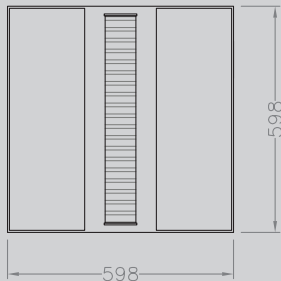

SPECIFICATION
MILD STEEL HOUSING
ALUMINIUM LOUVRE
POLYCARBONATE SIDE PANELS

FINISH
RAL 9010

NOVELLA-L

A recessed square luminaire with central aluminium louvre in single and twin lamp formats.

REFERENCE LAMPS DIMENSIONS (mm)

SINGLE LAMP LOUVRE VERSION (3-LAMPS IN TOTAL)

NVL 321 314	3 x 14 watt T5	598 x 598
NVL 321 324	3 x 24 watt T5	598 x 598
NVL 321 340	3 x 40 watt TC-L	598 x 598
NVL 321 355	3 x 55 watt TC-L	598 x 598

TWIN LAMP LOUVRE VERSION (4-LAMPS IN TOTAL)

NVL 321 414	4 x 14 watt T5	598 x 598
NVL 321 424	4 x 24 watt T5	598 x 598
NVL 321 440	4 x 40 watt TC-L	598 x 598
NVL 321 455	4 x 55 watt TC-L	598 x 598

ADD SUFFIX /EM for integral emergency pack
/AN for analogue dimming control gear
/DSI for digital dimming control gear
/DALI for DALI dimming control gear

DIMENSIONS

MOUNTING
UNIVERSAL MOUNTING BRACKET

LAMPS
T5 or TC-L

DISTRIBUTION

RECESSED
NOVELLA-L

DETAIL

IP RATING **_20**
WEIGHT [KG] **_5**

CE