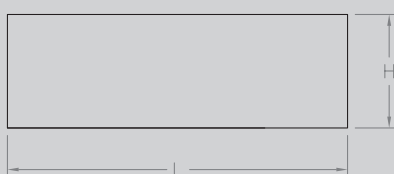

**SPECIFICATION**  
 OPAL ACRYLIC DIFFUSER  
 STEEL GEAR TRAY HOUSING

**FINISH**  
 WHITE

## JAZZ-LB

A feature light-box in square format housing fixed colour or colour-changing LEDs/linear fluorescent.

REFERENCE	LAMPS	DIAMETER (mm)
<b>LINEAR FLUORESCENT</b>		
JZB 172 621	6 X 21 watt T5	900 x 900 x 300 mm
JZB 173 828	8 X 28 watt T5	1200 X 1200 X 350 mm
<b>LED</b>		
JZB 175 RGB	RGB LEDs	900 x 900 x 300 mm
JZB 175 09W	WHITE LEDs	900 x 900 x 300 mm
JZB 176 RGB	RGB LEDs	1200 x 1200 x 350 mm
JZB 176 12W	WHITE LEDs	1200 x 1200 x 350 mm