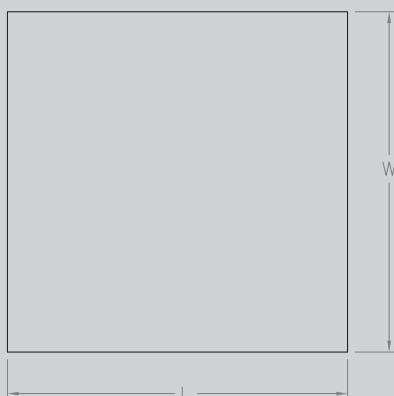

**SPECIFICATION**  
 OPAL ACRYLIC DIFFUSER  
 STEEL GEAR TRAY HOUSING

**FINISH**  
 WHITE

## JAZZ-LB

A feature light-box in square format housing fixed colour or colour-changing LEDs/linear fluorescent.

REFERENCE	LAMPS	DIAMETER (mm)
<b>LINEAR FLUORESCENT</b>		
JZB 172 621	6 X 21 watt T5	900 x 900 x 300 mm
JZB 173 828	8 X 28 watt T5	1200 X 1200 X 350 mm
<b>LED</b>		
JZB 175 RGB	RGB LEDs	900 x 900 x 300 mm
JZB 175 09W	WHITE LEDs	900 x 900 x 300 mm
JZB 176 RGB	RGB LEDs	1200 x 1200 x 350 mm
JZB 176 12W	WHITE LEDs	1200 x 1200 x 350 mm