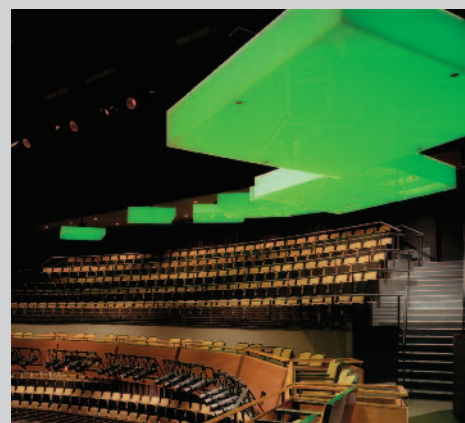

SPECIFICATION
OPAL ACRYLIC DIFFUSER
STEEL GEAR TRAY HOUSING

FINISH
WHITE

JAZZ-LB

A feature light-box in square format housing fixed colour or colour-changing LEDs/linear fluorescent.

REFERENCE	LAMPS	DIAMETER (mm)
LINEAR FLUORESCENT		
JZB 172 621	6 X 21 watt T5	900 x 900 x 300 mm
JZB 173 828	8 X 28 watt T5	1200 X 1200 X 350 mm
LED		
JZB 175 RGB	RGB LEDs	900 x 900 x 300 mm
JZB 175 09W	WHITE LEDs	900 x 900 x 300 mm
JZB 176 RGB	RGB LEDs	1200 x 1200 x 350 mm
JZB 176 12W	WHITE LEDs	1200 x 1200 x 350 mm