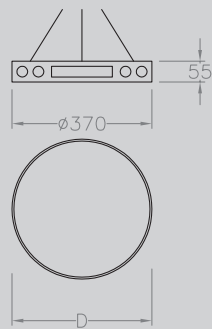

SPECIFICATION
 ALUMINIUM HOUSING
 OPAL ACRYLIC DIFFUSER

FINISH
 ANODISED ALUMINIUM

MARENNETA

A Circular aluminium pendant with an opal diffuser offered in two sizes.

REFERENCE	LAMPS	DIAMETER (mm)
MTA 129 122	1 x 22 watt TL5-C	310
MTA 130 122140	1 x 22 + 1 x 40 watt TL5-C	370

Both versions also available in surface mounted option.

DIMENSIONS

MOUNTING
 WIRE SUSPENSIONS

LAMPS
 CIRCULAR T5

DISTRIBUTION

PENDANT
 MARENNETA

DETAIL

IP RATING **_20**
 WEIGHT [KG] **_5**