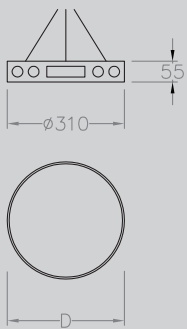

SPECIFICATION
 ALUMINIUM HOUSING
 OPAL ACRYLIC DIFFUSER

FINISH
 ANODISED ALUMINIUM

MARENNETA

A Circular aluminium pendant with an opal diffuser offered in two sizes.

REFERENCE	LAMPS	DIAMETER (mm)
MTA 129 122	1 x 22 watt TL5-C	310
MTA 130 122140	1 x 22 + 1 x 40 watt TL5-C	370

Both versions also available in surface mounted option.

DIMENSIONS

MOUNTING
 WIRE SUSPENSIONS

LAMPS
 CIRCULAR T5

DISTRIBUTION

PENDANT
 MARENNETA

DETAIL

IP RATING **_20**
 WEIGHT [KG] **_5**