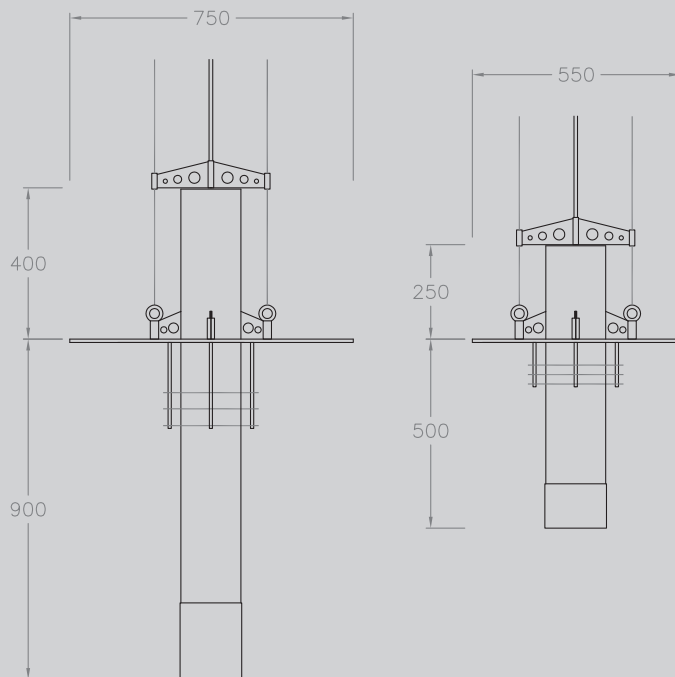

EUROPA

A cylindrical pendant luminaire with halo rings offered in two sizes with different lamp configurations.

SPECIFICATION

OPAL ACRYLIC CYLINDER
ALUMINIUM FEATURE DISCS
CHROME OR POWDER COATED HOUSING
GLASS HALO DISCS

FINISH
RAL 9006
CHROME

REFERENCE	LAMPS	HALO DIAMETER (mm)
SMALLER VERSION EUR 188 224/150	2 x 24 watt TC-L + 50 watt AR-111	550
LARGER VERSION EUR 188 255/1150	2 x 55 watt TC-L + 150 watt HQI	750
ADD SUFFIX	/CH for chrome housing /SI for RAL 9006 powder coated housing	

Please contact the Aether Sales Office for variations such as LED RGB versions.

DIMENSIONS

MOUNTING
WIRE SUSPENSION
2000mm AS STANDARD

LAMPS
TC-L + AR111 or TC-L + HQI

DISTRIBUTION

PENDANT
EUROPA

DETAIL

IP RATING **_20**
WEIGHT [KG] **_30-40**