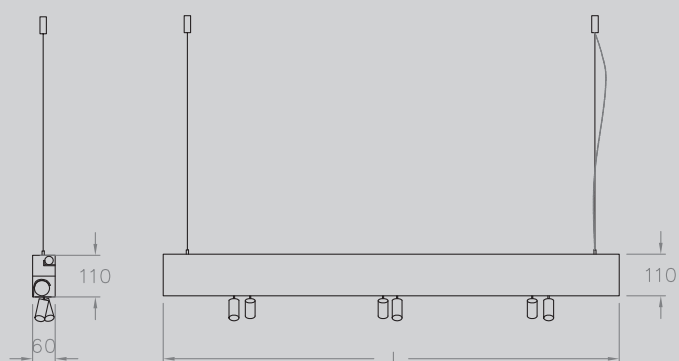

## PILOTTI

A stylish linear luminaire offering an uplighting component with three circuit track on the underside. Available in single and double length versions.

Spotlights to be ordered separately.

REFERENCE	LAMPS	LENGTH (mm)
<b>SINGLE LENGTH VERSION</b>		
PIL 141 128	1 x 28 watt T5	1195
PIL 141 135	1 x 35 watt T5	1495
PIL 141 154	1 x 54 watt T5	1195
PIL 141 180	1 X 80 watt T5	1495
<b>DOUBLE LENGTH VERSION</b>		
PIL 141 228	2 x 28 watt T5	2216
PIL 141 235	2 x 35 watt T5	2816
PIL 141 254	2 x 54 watt T5	2216
PIL 141 280	2 X 80 watt T5	2816

DIMENSIONS

MOUNTING  
 WIRE SUSPENSION  
 3000mm AS STANDARD

LAMPS  
 T5

DISTRIBUTION

PENDANT  
 PILOTTI

DETAIL

IP RATING **\_20**  
 WEIGHT [KG] **\_6-12**

CE