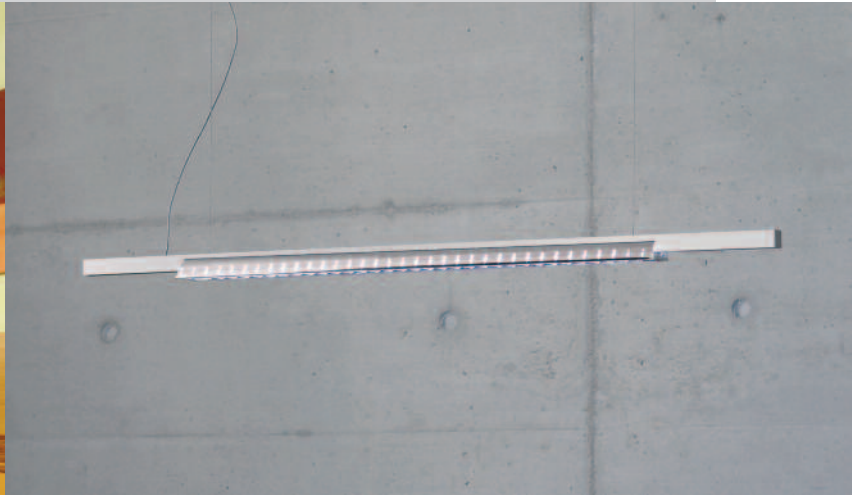

SPECIFICATION
 ALUMINIUM HOUSING
 ALUMINIUM LOUVRE
 OPAL POLYCARBONATE DIFFUSER

FINISH
 ANODISED ALUMINIUM

VARAFINA

An ultra-slim T5 pendant luminaire with feature louvre or opal diffuser options.

REFERENCE	LAMPS	LENGTH (mm)
VAR 161 121	1 x 21 watt T5	1210
VAR 161 154	1 x 54 watt T5	1950

ADD SUFFIX /OP for opal diffuser
/LO for louvre

DIMENSIONS

MOUNTING
 WIRE SUSPENSIONS
 1500mm AS STANDARD

LAMPS
 T5

DISTRIBUTION

PENDANT
 VARAFINA

DETAIL

IP RATING **_20**
 WEIGHT [KG] **_6**