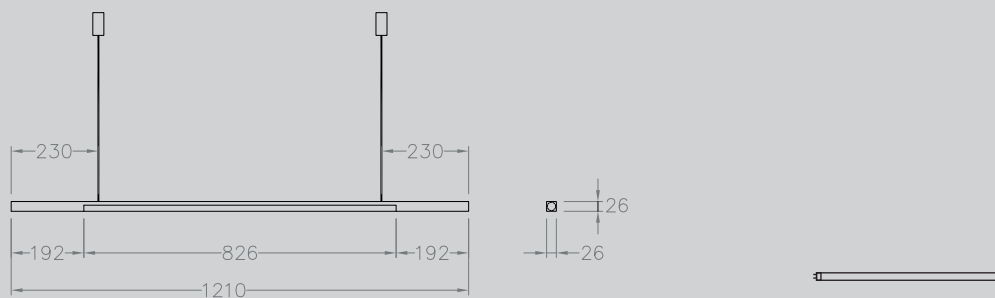

SPECIFICATION
 ALUMINIUM HOUSING
 ALUMINIUM LOUVRE
 OPAL POLYCARBONATE DIFFUSER

FINISH
 ANODISED ALUMINIUM

VARAFINA

An ultra-slim T5 pendant luminaire with feature louvre or opal diffuser options.

REFERENCE	LAMPS	LENGTH (mm)
VAR 161 121	1 x 21 watt T5	1210
VAR 161 154	1 x 54 watt T5	1950

ADD SUFFIX /OP for opal diffuser
/LO for louvre

DIMENSIONS

MOUNTING
 WIRE SUSPENSIONS
 1500mm AS STANDARD

LAMPS
 T5

DISTRIBUTION

PENDANT
 VARAFINA

DETAIL

IP RATING **_20**
 WEIGHT [KG] **_6**