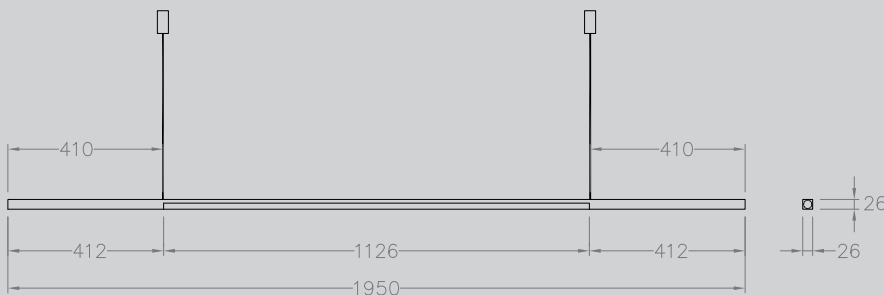

SPECIFICATION
 ALUMINIUM HOUSING
 ALUMINIUM LOUVRE
 OPAL POLYCARBONATE DIFFUSER

FINISH
 ANODISED ALUMINIUM

VARAFINA

An ultra-slim T5 pendant luminaire with feature louvre or opal diffuser options.

REFERENCE	LAMPS	LENGTH (mm)
VAR 161 121	1 x 21 watt T5	1210
VAR 161 154	1 x 54 watt T5	1950

ADD SUFFIX /OP for opal diffuser
/LO for louvre

DIMENSIONS

MOUNTING
 WIRE SUSPENSIONS
 1500mm AS STANDARD

LAMPS
 T5

DISTRIBUTION

PENDANT
 VARAFINA

DETAIL

IP RATING **_20**
 WEIGHT [KG] **_6**