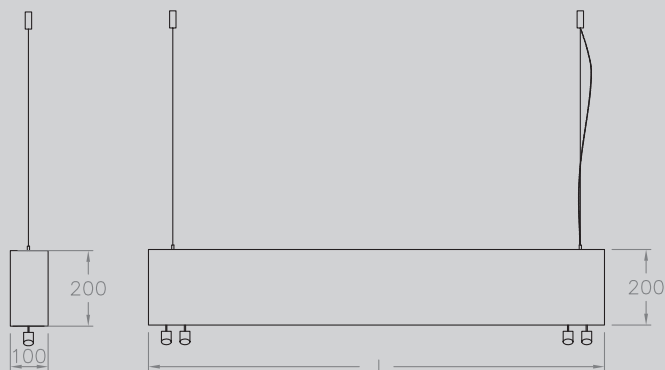

VASCO

A linear direct/indirect pendant with the choice of aluminium louvre or microprismatic diffuser, with additional spot modules.

SPECIFICATION
ALUMINIUM HOUSING
MICROPRISMATIC DIFFUSER OR
ALUMINIUM LOUVRE

FINISH
ANODISED ALUMINIUM

REFERENCE	LAMPS	LENGTH (mm)
WITH LOUVRE		
VAS 177 228	2 x 28 watt T5	1190
VAS 177 235	2 x 35 watt T5	1490
VAS 177 254	2 x 54 watt T5	1190
VAS 177 280	2 x 80 watt T5	1490
WITH MICROPRISMATIC CONTROLLER		
VAS 178 228	2 x 28 watt T5	1190
VAS 178 235	2 x 35 watt T5	1490
VAS 178 254	2 x 54 watt T5	1190
VAS 178 280	2 x 80 watt T5	1490
WITH LOUVRE AND MR16 SPOTLIGHTS		
VAS 179 228	2 x 28 watt T5 + 4 x MR16	1860
VAS 179 235	2 x 35 watt T5 + 4 x MR16	2160
VAS 179 254	2 x 54 watt T5 + 4 x MR16	1860
VAS 179 280	2 x 80 watt T5 + 4 x MR16	2160
WITH MICROPRISMATIC CONTROLLER AND MR16 SPOTLIGHTS		
VAS 180 228	2 x 28 watt T5 + 4 x MR16	1860
VAS 180 235	2 x 35 watt T5 + 4 x MR16	2160
VAS 180 254	2 x 54 watt T5 + 4 x MR16	1860
VAS 180 280	2 x 80 watt T5 + 4 x MR16	2160
WITH LOUVRE AND 7 watt LED SPOTLIGHTS		
VAS 181 228	2 x 28 watt T5 + 7 watt LED	1860
VAS 181 235	2 x 35 watt T5 + 7 watt LED	2160
VAS 181 254	2 x 54 watt T5 + 7 watt LED	1860
VAS 181 280	2 x 80 watt T5 + 7 watt LED	2160
WITH MICROPRISMATIC CONTROLLER AND 7 watt LED SPOTLIGHTS		
VAS 182 228	2 x 28 watt T5 + 7 watt LED	1860
VAS 182 235	2 x 35 watt T5 + 7 watt LED	2160
VAS 182 254	2 x 54 watt T5 + 7 watt LED	1860
VAS 182 280	2 x 80 watt T5 + 7 watt LED	2160

DIMENSIONS

MOUNTING
WIRE SUSPENSION
2000mm AS STANDARD

LAMPS
T5 + LEDs/MR16

DISTRIBUTION

PENDANT
VASCO

DETAIL

IP RATING **_20**
WEIGHT [KG] **_7/METRE**

CE