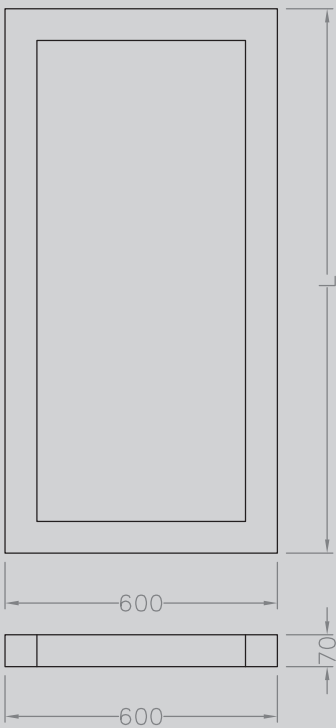

SPECIFICATION
 ALUMINIUM HOUSING
 OPAL DIFFUSER OR
 ALUMINIUM LOUVRE

FINISH
 ANODISED ALUMINIUM

FERAIM

A shallow-depth indirect/direct pendant with the choice of opal diffuser or louvre.

REFERENCE	LAMPS	OPTIC	LENGTH (mm)
FRM 118 224	2 x 24 watt T5	DIFFUSER	600
FRM 118 254	2 x 54 watt T5	DIFFUSER	1200
FRM 119 254	2 x 54 watt T5	LOUVRE	1200
FRM 118 280	2 x 80 watt T5	DIFFUSER	1500
FRM 119 280	2 x 80 watt T5	LOUVRE	1500

DIMENSIONS

MOUNTING
 WIRE SUSPENSIONS

LAMPS
 T5

DISTRIBUTION

PENDANT
 FERAIM

DETAIL

IP RATING **_20**
 WEIGHT [KG] **_6**

CE