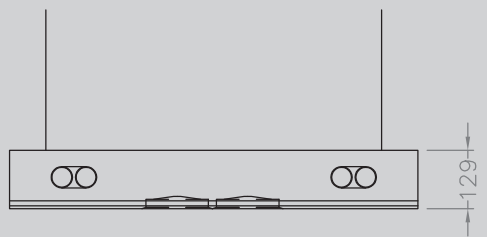

SPECIFICATION
ALUMINIUM HOUSING
OPAL ACRYLIC DIFFUSER

FINISH
ANODISED ALUMINIUM

MEILAN

A square pendant with opal diffuser with gimbal inset.

REFERENCE	LAMPS	DIMENSIONS (mm)
WITH AR-111 GIMBAL INSET		
MEI 145 414	4 x 14 watt T5 + 4 x 50 watt AR-111	900 x 900
MEI 145 424	4 x 24 watt T5 + 4 x 50 watt AR-111	900 x 900
WITH CDM-T GIMBAL INSET		
MEI 146 414	4 x 14 watt T5 + 4 x 35 watt CDM-T	900 x 900
MEI 146 424	4 x 24 watt T5 + 4 x 35 watt CDM-T	900 x 900

DIMENSIONS

MOUNTING
WIRE SUSPENSIONS

LAMPS
T5 + AR-111 / CDM-T

DISTRIBUTION

PENDANT
MEILAN

DETAIL
IP RATING **_20**
WEIGHT [KG] **_5**

CE