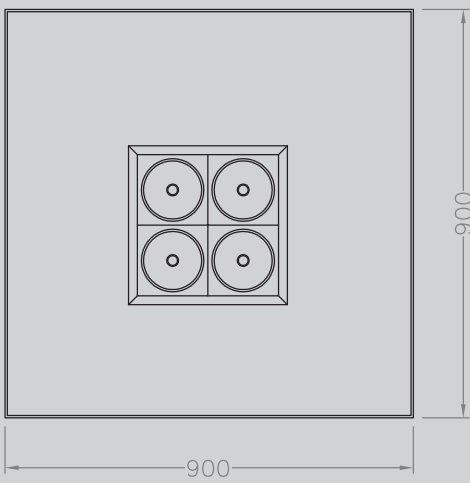

SPECIFICATION
ALUMINIUM HOUSING
OPAL ACRYLIC DIFFUSER

FINISH
ANODISED ALUMINIUM

MEILAN

A square pendant with opal diffuser with gimbal inset.

REFERENCE	LAMPS	DIMENSIONS (mm)
WITH AR-111 GIMBAL INSET		
MEI 145 414	4 x 14 watt T5 + 4 x 50 watt AR-111	900 x 900
MEI 145 424	4 x 24 watt T5 + 4 x 50 watt AR-111	900 x 900
WITH CDM-T GIMBAL INSET		
MEI 146 414	4 x 14 watt T5 + 4 x 35 watt CDM-T	900 x 900
MEI 146 424	4 x 24 watt T5 + 4 x 35 watt CDM-T	900 x 900

DIMENSIONS

MOUNTING
WIRE SUSPENSIONS

LAMPS
T5 + AR-111 / CDM-T

DISTRIBUTION

PENDANT
MEILAN

DETAIL
IP RATING **_20**
WEIGHT [KG] **_5**

CE