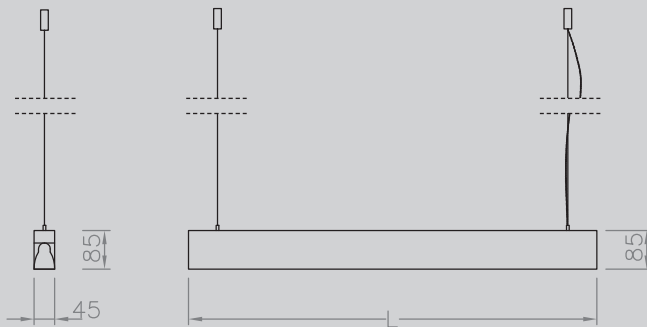

SPECIFICATION
ALUMINIUM HOUSING
ACRYLIC SPREAD LENS

FINISH
ANODISED ALUMINIUM
ANODISED WHITE

SENTA

A linear pendant luminaire with a choice of acrylic spread lens or lamella louvre.

REFERENCE	LAMPS	LENGTH (mm)
PENDANT VERSION - DIRECT ONLY		
SINGLE LENGTH MODULE WITH ACRYLIC SPREAD LENS		
SEN 144 114	1 x 14 watt T5	600
SEN 144 124	1 x 24 watt T5	600
SEN 144 121	1 x 21 watt T5	900
SEN 144 128	1 x 28 watt T5	1200
SEN 144 135	1 x 35 watt T5	1500
SEN 144 139	1 x 39 watt T5	900
SEN 144 149	1 x 49 watt T5	1500
SEN 144 154	1 x 54 watt T5	1200

SINGLE LENGTH MODULE WITH LOUVRE		
SEN 146 114	1 x 14 watt T5	600
SEN 146 124	1 x 24 watt T5	600
SEN 146 121	1 x 21 watt T5	900
SEN 146 128	1 x 28 watt T5	1200
SEN 146 135	1 x 35 watt T5	1500
SEN 146 139	1 x 39 watt T5	900
SEN 146 149	1 x 49 watt T5	1500
SEN 146 154	1 x 54 watt T5	1200

DOUBLE LENGTH MODULE WITH LOUVRE		
SEN 147 221	2 x 21 watt T5	1800
SEN 147 228	2 x 28 watt T5	2400
SEN 147 235	2 x 35 watt T5	3000
SEN 147 239	2 x 39 watt T5	1800
SEN 147 249	2 x 49 watt T5	3000
SEN 147 254	2 x 54 watt T5	2400

Direct only version

DIMENSIONS

MOUNTING
WIRE SUSPENSIONS
1500mm AS STANDARD

LAMPS
T5

DISTRIBUTION

PENDANT
SENTA

DETAIL

IP RATING **_20**
WEIGHT [KG] **_5**