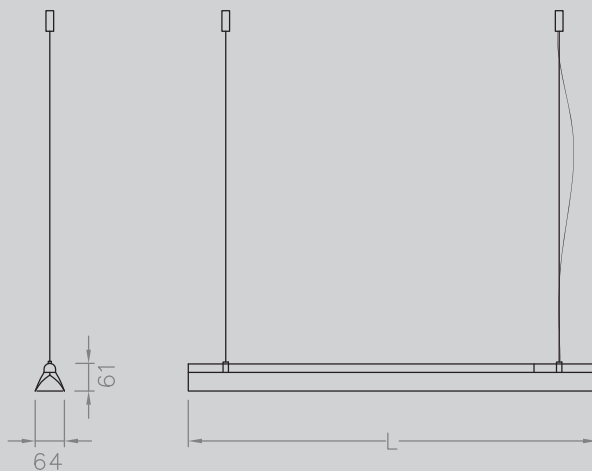

REFERENCE	LAMPS	LENGTH (mm)
SINGLE LENGTH VERSIONS		
KDO 190 114	1 x 14 watt T5	900
KDO 190 121	1 x 21 watt T5	1180
KDO 190 124	1 x 24 watt T5	900
KDO 190 128	1 x 28 watt T5	1600
KDO 190 135	1 x 35 watt T5	1900
KDO 190 139	1 x 39 watt T5	1180
KDO 190 149	1 x 49 watt T5	1900
KDO 190 154	1 x 54 watt T5	1600

NOTE When dimmable control gear is required for the 14, 21, 24 and 39 watt versions, the luminaire length will increase by 250mm.

DOUBLE LENGTH VERSIONS

KDO 190 214	2 x 14 watt T5	1800
KDO 190 221	2 x 21 watt T5	2200
KDO 190 224	2 x 24 watt T5	1800
KDO 190 228	2 x 28 watt T5	2800
KDO 190 235	2 x 35 watt T5	3400
KDO 190 239	2 x 39 watt T5	2200
KDO 190 249	2 x 49 watt T5	3400
KDO 190 254	2 x 54 watt T5	2800

ADD SUFFIX

/LV for louvre option
/SL for spread lens option
/EM for integral emergency version
/AL for anodised aluminium finish
/AW for white anodised aluminium finish

DIMENSIONS

MOUNTING
WIRE SUSPENSION
1500mm AS STANDARD