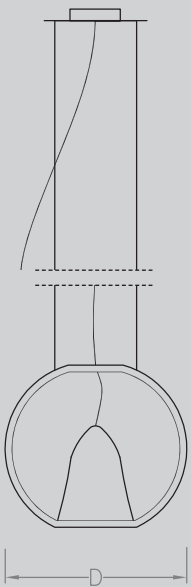

SPECIFICATION
STEEL CEILING ROSE
OPAL AND AMBER TRIPLEX
GLASS SHADE

□
FINISH
RAL 9006

12

SYNCA

A simply stunning hand blown three-ply matt opal and amber glass pendant luminaire.

REFERENCE
SYN 182 E27

LAMPS
1 x E27 LAMPHOLDER

DIAMETER (mm)
400

DIMENSIONS

MOUNTING
WIRE SUSPENSIONS
2000mm AS STANDARD

LAMPS
E27 LAMPHOLDER

DISTRIBUTION

PENDANT
SYNCA

DETAIL

IP RATING **_20**
WEIGHT [KG] **_10**