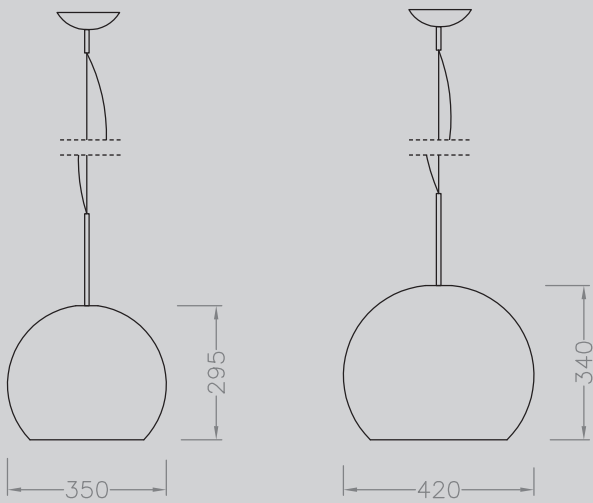

SPECIFICATION
 STEEL ROSE
 OPAL TRIPLEX GLASS SHADE

FINISH
 WHITE

CEZAIR

Simply beautiful hand-blown three-ply matt opal glass pendant luminaire offered in two sizes.

REFERENCE	LAMPS	DIAMETER (mm)	HEIGHT (mm)
CEZ 119 E27	1 x E27 LAMPHOLDER	350	295
CEZ 120 E27	1 x E27 LAMPHOLDER	420	340

DIMENSIONS

MOUNTING
 WIRE SUSPENSION
 2000mm AS STANDARD

LAMPS
 E27 LAMPHOLDER

DISTRIBUTION

PENDANT
 CEZAIR

DETAIL

IP RATING **_20**
 WEIGHT [KG] **_5**

CE