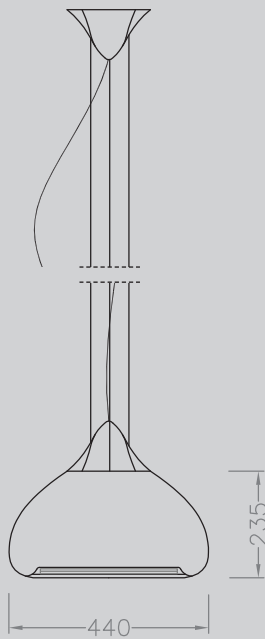

SPECIFICATION
OPAL TRIPLEX GLASS SHADE

FINISH
WHITE

DOMUS

A contemporary hand blown three-ply matt opal glass pendant luminaire.

REFERENCE
DOM 111 155

LAMPS
1 x 55 watt Circular T5

DIAMETER (mm)
440

HEIGHT (mm)
235

DIMENSIONS

MOUNTING
WIRE SUSPENSION
2000mm AS STANDARD

LAMPS
TL5-C

DISTRIBUTION

PENDANT
DOMUS

DETAIL

IP RATING **_20**
WEIGHT [KG] **_10**

CE